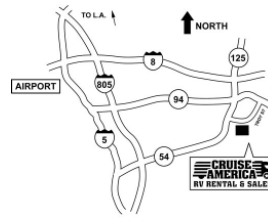

**PHX**

Telephone: 480-464-7300  
11 West Hampton Avenue  
Mesa, AZ 85210

From Superstition Freeway (State Route 60), exit north on Country Club Drive, approx. ¼ of a mile to West Hampton Avenue, and turn right (eastbound) to Cruise America.

**PDX**

Telephone: 503-777-9833  
8400 SE 82nd Avenue  
Portland, Oregon 97266

From Portland International Airport (PDX), exit east to I-205 southbound. Continue I-205 8.5 miles. Exit Johnson Creek Blvd. Turn right onto Johnson Creek then right onto SE 82nd Ave. to Cruise America on the right.

**SAN/538**

Telephone: 619-460-1406  
8637 Troy Street  
Spring Valley, CA 91977

From Airport take Airport Terminal Rd West. Turn Left on Harbor Dr and Left on Grape St. Take Interstate 5 South to CA-94 East (Exit 15B). Exit Bancroft Dr and turn Right. Stay on Bancroft Dr 0.4 miles until Troy Street where Cruise America will be on the left.