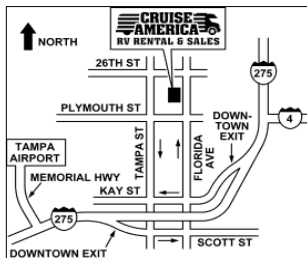

**PDX**

Telephone: 503-777-9833  
8400 SE 82nd Avenue  
Portland, Oregon 97266

From Portland International Airport (PDX), exit east to I-205 southbound. Continue I-205 8.5 miles. Exit Johnson Creek Blvd. Turn right onto Johnson Creek then right onto SE 82nd Ave. to Cruise America on the right.

**SFO**

Telephone: 510-661-6719  
5623 John Muir Dr  
Newark, CA 94560

From SFO Airport, take US-101 South to Exit 414B. Cross the San Mateo Bridge (CA-92 East). Merge on I-880 South. Take Exit 16, turn Right on Stevenson Boulevard. Take first right on Balentine Drive. Take first right on Mowry School Road. Cruise America will be at the end of the Street.

**TPA**

Telephone: 813-221-4135  
3210 N Florida Avenue  
Tampa, FL 33603

From TPA airport, take SR-60 southbound to I-275, northbound. Go 4 miles to Exit 44 Downtown/Scott St. Turn left onto N Florida Ave and go 1.1 miles to Cruise America on left. 10 miles from airport

**YUL**  
 Telephone: 450-628-7093  
 198 Boulevard Cure-Labelle  
 St. Rose Laval, PQ H7L 3A1

From Dorval Airport, take Aut 520 eastbound to Aut 15 northbound. Exit #14 at 117 (Boulevard Cure Labelle). Go north to Cruise Canada on right 1.6km. From Mirabel, take Aut 15 south to 117 as above.