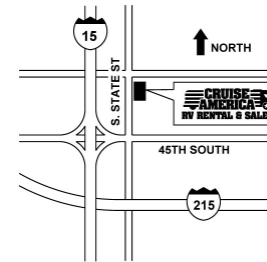

SLC

Telephone: 801-288-0930
4125 South State Street
Salt Lake City, UT 84107

From Interstate 15, exit at 4500 South Street. Head east to State Street and turn left. Head north for approximately two blocks.