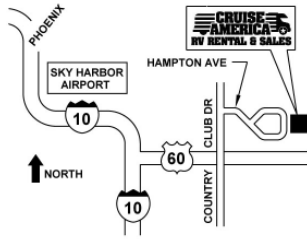

**MSP/398**  
 Telephone: 651-455-4702  
 1654 Livingston Ave  
 West Saint Paul, MN 55118

From MSP Airport, take Hwy 5 west to I-494 East. Continue I-494 6 mi. to exit at Robert Tr. Go North on Robert Tr. 2 miles to left on Wentworth Ave. Take next left onto Livingston Ave. to Cruise America on the left. Approx. 10.5 miles

**PHL/286**  
 Telephone: (856) 866-7422  
 2969 Marne Hwy  
 Laurel, NJ 08054

From Philadelphia International Airport, take Interstate 95 North, keep left at the fork and merge onto Philadelphia/I-95 N go 5 miles. Then take exit 19 for I-76 E/Packer Ave towards Walt Whitman Bridge go 1 mile then merge onto I-76E (you will enter NJ) Stay on I-76 E for 4 miles and take exit 1B and merge onto I-295 N toward Trenton for 16.4 miles. Take exit 43 toward Creek Rd and keep left at the fork. Very quickly look for Rancocas Woods and turn left onto Creek Rd. for .3 miles then take a slight right onto Masonville Centeron Rd. After .7 miles turn left onto County Rd 537 and Cruise America is about 1000 yards on the left side. Look for Everett G Johnson Sons Inc.

**PHX**

Telephone: 480-464-7300  
11 West Hampton Avenue  
Mesa, AZ 85210

From Superstition Freeway (State Route 60), exit north on Country Club Drive, approx. ¼ of a mile to West Hampton Avenue, and turn right (eastbound) to Cruise America.

**PDX**

Telephone: 503-777-9833  
8400 SE 82nd Avenue  
Portland, Oregon 97266

From Portland International Airport (PDX), exit east to I-205 southbound. Continue I-205 8.5 miles. Exit Johnson Creek Blvd. Turn right onto Johnson Creek then right onto SE 82nd Ave. to Cruise America on the right.