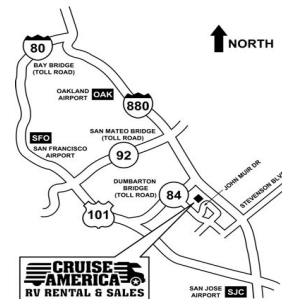

**PHL/286**  
 Telephone: (856) 866-7422  
 2969 Marne Hwy  
 Laurel, NJ 08054

From Philadelphia International Airport, take Interstate 95 North, keep left at the fork and merge onto Philadelphia/I-95 N go 5 miles. Then take exit 19 for I-76 E/Packer Ave towards Walt Whitman Bridge go 1 mile then merge onto I-76E (you will enter NJ) Stay on I-76 E for 4 miles and take exit 1B and merge onto I-295 N toward Trenton for 16.4 miles. Take exit 43 toward Creek Rd and keep left at the fork. Very quickly look for Rancocas Woods and turn left onto Creek Rd. for .3 miles then take a slight right onto Masonville Centeron Rd. After .7 miles turn left onto County Rd 537 and Cruise America is about 1000 yards on the left side. Look for Everett G Johnson Sons Inc.

**PDX**

Telephone: 503-777-9833  
8400 SE 82nd Avenue  
Portland, Oregon 97266

From Portland International Airport (PDX), exit east to I-205 southbound. Continue I-205 8.5 miles. Exit Johnson Creek Blvd. Turn right onto Johnson Creek then right onto SE 82nd Ave. to Cruise America on the right.

**SAN/538**

Telephone: 619-460-1406  
8637 Troy Street  
Spring Valley, CA 91977

From Airport take Airport Terminal Rd West. Turn Left on Harbor Dr and Left on Grape St. Take Interstate 5 South to CA-94 East (Exit 15B). Exit Bancroft Dr and turn Right. Stay on Bancroft Dr 0.4 miles until Troy Street where Cruise America will be on the left.

**SFO**

Telephone: 510-661-6719  
5623 John Muir Dr  
Newark, CA 94560

From SFO Airport, take US-101 South to Exit 414B. Cross the San Mateo Bridge (CA-92 East). Merge on I-880 South. Take Exit 16, turn Right on Stevenson Boulevard. Take first right on Balentine Drive. Take first right on Mowry School Road. Cruise America will be at the end of the Street.