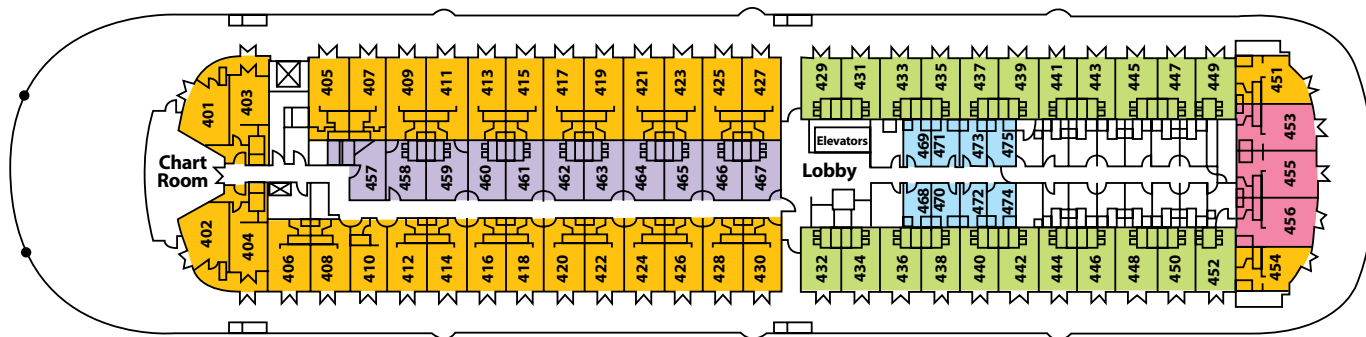

**2017 DECKPLANS**

**DECK 6 – SUN DECK**

**DECK 5 – PROMENADE DECK**

**DECK 4 – OBSERVATION DECK**

**DECK 3 – TEXAS DECK**

**DECK 2 – CABIN DECK**

**DECK 1 – MAIN DECK**
**SUITE AND STATEROOM CATEGORIES**

<b>OS</b> Owner's Suites with Exclusive Veranda	<b>A</b> Deluxe Outside Staterooms with Private Veranda	<b>E</b> Inside Staterooms
<b>LS</b> Luxury Suites with Private or Open Veranda	<b>B</b> Outside Staterooms with Open Veranda	<b>SO</b> Single Outside Staterooms with Open Veranda
<b>AAA</b> Suites with Open Veranda	<b>C</b> Outside Staterooms with Open Veranda	<b>SI</b> Single Inside Staterooms
<b>AA</b> Superior Outside Staterooms with Open Veranda	<b>D</b> Deluxe Outside Staterooms with Bay Window	