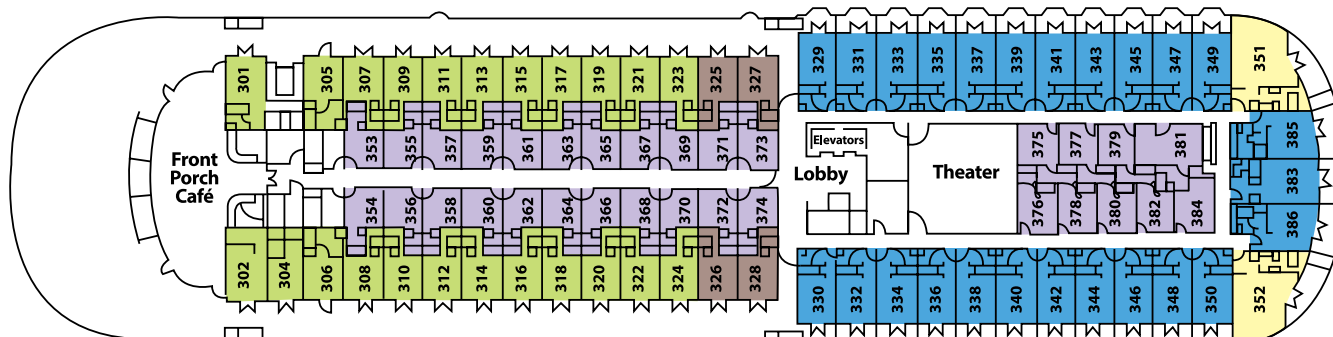

**2017 DECKPLANS**

**DECK 6 – SUN DECK**

**DECK 5 – PROMENADE DECK**

**DECK 4 – OBSERVATION DECK**

**DECK 3 – TEXAS DECK**

**DECK 2 – CABIN DECK**

**DECK 1 – MAIN DECK**
**SUITE AND STATEROOM CATEGORIES**

<b>OS</b> Owner's Suites with Exclusive Veranda	<b>A</b> Deluxe Outside Staterooms with Private Veranda	<b>E</b> Inside Staterooms
<b>LS</b> Luxury Suites with Private or Open Veranda	<b>B</b> Outside Staterooms with Open Veranda	<b>SO</b> Single Outside Staterooms with Open Veranda
<b>AAA</b> Suites with Open Veranda	<b>C</b> Outside Staterooms with Open Veranda	<b>SI</b> Single Inside Staterooms
<b>AA</b> Superior Outside Staterooms with Open Veranda	<b>D</b> Deluxe Outside Staterooms with Bay Window	