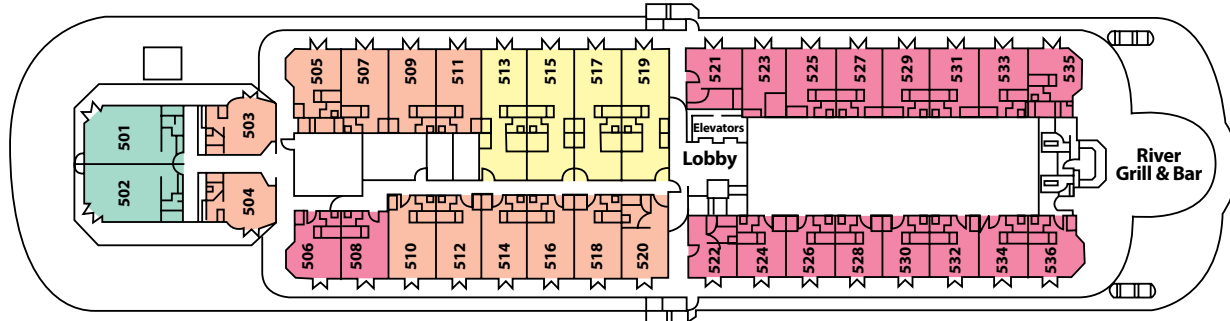

**2017 DECKPLANS**

**DECK 6 – SUN DECK**

**DECK 5 – PROMENADE DECK**

**DECK 4 – OBSERVATION DECK**

**DECK 3 – TEXAS DECK**

**DECK 2 – CABIN DECK**

**DECK 1 – MAIN DECK**
**SUITE AND STATEROOM CATEGORIES**

<b>OS</b> Owner's Suites with Exclusive Veranda	<b>A</b> Deluxe Outside Staterooms with Private Veranda	<b>E</b> Inside Staterooms
<b>LS</b> Luxury Suites with Private or Open Veranda	<b>B</b> Outside Staterooms with Open Veranda	<b>SO</b> Single Outside Staterooms with Open Veranda
<b>AAA</b> Suites with Open Veranda	<b>C</b> Outside Staterooms with Open Veranda	<b>SI</b> Single Inside Staterooms
<b>AA</b> Superior Outside Staterooms with Open Veranda	<b>D</b> Deluxe Outside Staterooms with Bay Window	